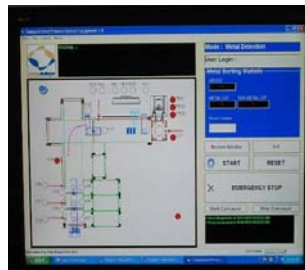

EDUCATIONS SOLUTIONS

Customized PC-Based Process Control System

- Color Detection and sorting
- PC based
- Visual Basic

Top View Outline (Wire frame form)

TFT - Display Panel