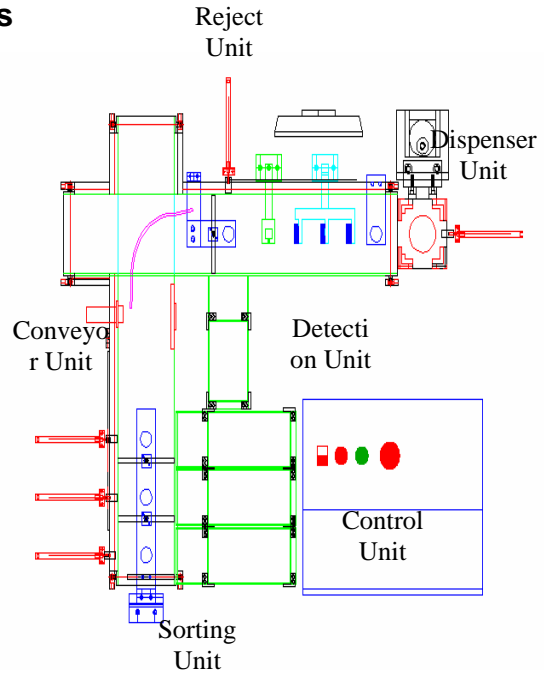

EDUCATIONS SOLUTIONS

Customized PC-Based Process Control System

- Color Detection and sorting
- PC based
- Visual Basic

Top View Outline (Wire frame form)

TFT - Display Panel